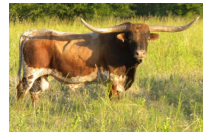

BL RIO CATCHIT

ZD KELLY

RC CRYSTAL

PEACEMAKER 44

BL POCO BUENO

JP RIO GRANDE

BL CATCHIT

DIAMOND W PAY CASH