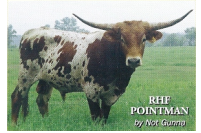

RHF CINDERELLA