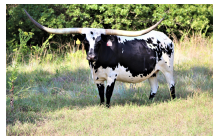

Royal Jubilee SS

Date of Birth: 09/24/2022
 Registration 1: CAI342251

Courtesy of Schumacher Cattle

TTT: 65.2500 on 11/01/2024

Royal Jubilee SS

LINE UP

LC Rio Jubilee

Time Line

Precious Plum

JP RIO GRANDE

K.C Jubilee

JP RIO GRANDE

DRAGON PEARL

PLUMB LINE

TEU PRECIOS TEU MARK

J.R. GRAND SLAM